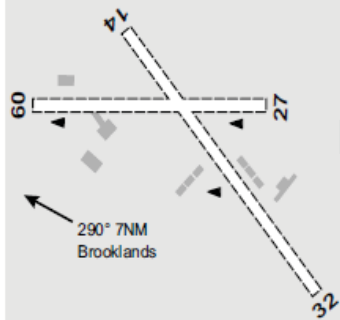

**WHITE GUM****ELEV 1000****FULL NOTAM SERVICE NOT AVBL**

WA  
 315202S 1165621E UTC +8 YWGM  
 AD OPR White Gum Air Park, Lot 2308, Cameron Rd, Malebelling, WA, UNCR  
 6302. Mobile 0400 246 906:  
 Website: www.ywgm.com.au.

**REMARKS**

1. AD not AVBL HN.
2. RWY 14/32 check for serviceability.

**HANDLING SERVICES AND FACILITIES**

MOGAS AVBL at bowser located TWY east RWY 14/32.

**AERODROME OBSTACLES**

1. Powerline 150M FM threshold of RWY 14.
2. RWY 14/32 trees both sides southern half.